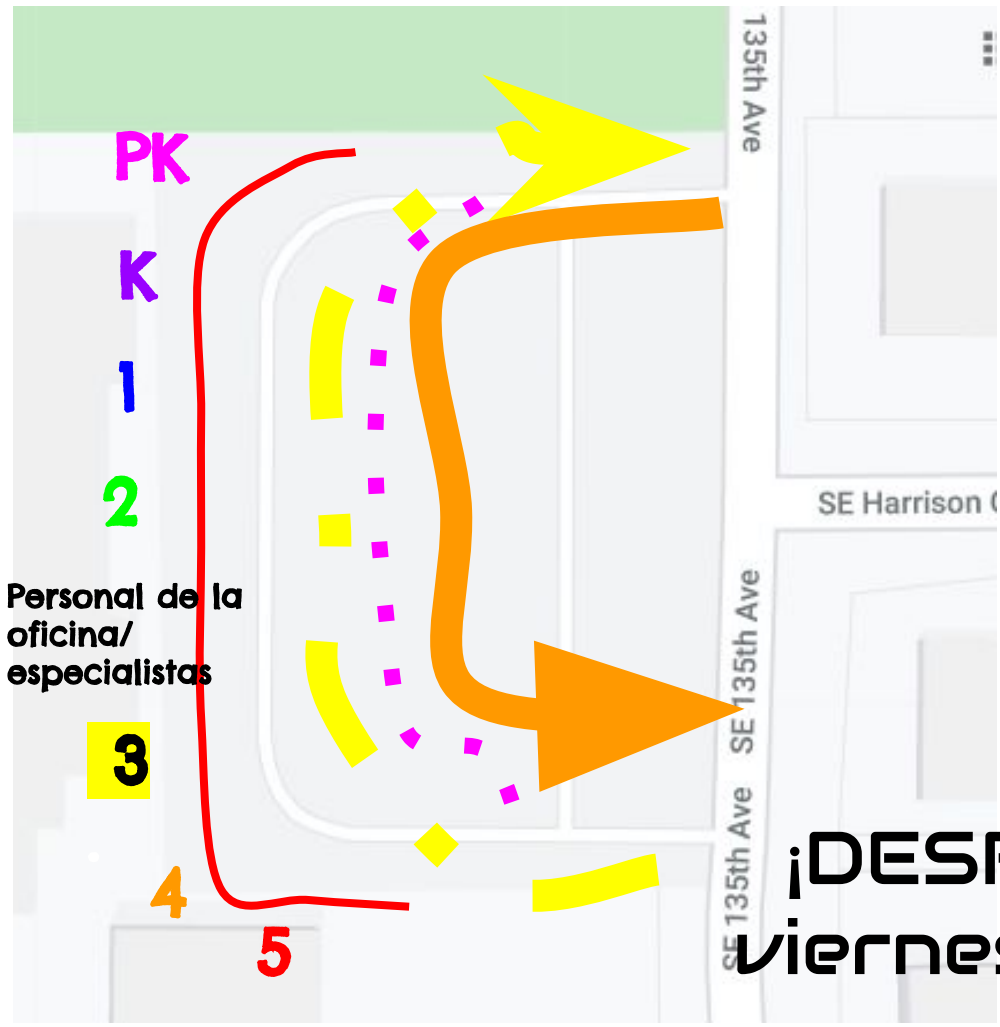

PK

K

1

2

Personal de la oficina/
especialistas

3

4

5

135th Ave

SE Harrison

SE 135th Ave SE 135th Ave

- Maestros y personal
- ← Peatones
- → Carros
- ..... Conos

LINCOLN PARK
¡DESFILE DE BIENVENIDA!
viernes, 25 sept, 2:30-3 pm